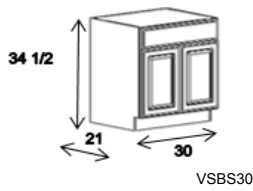

Vanity & Office Cabinetry : Cabinet Selection

Vanity Cabinets

	W	H	D	Cabinet Door and Drawer head	Frame Construction

Vanity Sink Base-False Drawer Heads

VSB24	24	34 1/2	21	• (1) DH2406 (2) DR1224
VSB27	27	34 1/2	21	• (1) DH2706 (2) DR1324
VSB30	30	34 1/2	21	• (1) DH3006 (2) DR1524
VSB33	33	34 1/2	21	• (1) DH3306 (2) DR1624
VSB36	36	34 1/2	21	• (1) DH3606 (2) DR1824