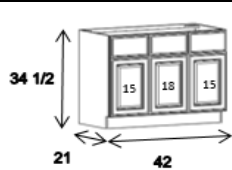

VSB48	48	34 1/2	21	• (1) DH1806 (2) DH1506 (1) DR1824 (2) DR1524

2-1/4" Center Stile offset to left
Middle Door is always hinged left

**DR1824 is the size of the middle door