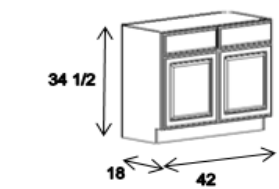

VSBS42	42	34 1/2	18	• (2) DH2106 (2) DR2124

False Drawer Heads