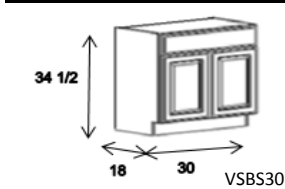

Vanity Sink Base Space Saver

VSBS24	24	34 1/2	18	• (1) DH2406 (2) DR1224
VSBS27	27	34 1/2	18	• (1) DH2706 (2) DR1324
VSBS30	30	34 1/2	18	• (1) DH3006 (2) DR1524
VSBS33	33	34 1/2	18	• (1) DH3306 (2) DR1624
VSBS36	36	34 1/2	18	• (1) DH3606 (2) DR1824

Frame Construction

False Drawer Head