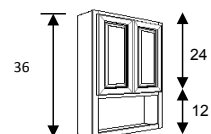

TT2436	24	36	9	• (2) DR1224

Finished Interior and Exterior in matching color is STANDARD (including shelf)
Opening is 12" high