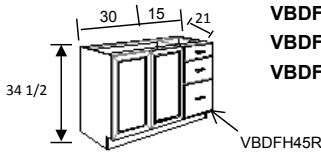

Vanity Base Drawer Full Height

Frame Construction

VBDFH45L/R	45	34 1/2	21	• (2) DR1530 (1) DH1506 (2) DH1511
VBDFH48L/R	48	34 1/2	21	• (2) DR1630 (1) DH1506 (2) DH1511
VBDFH54L/R	54	34 1/2	21	• (2) DR1830 (1) DH1806 (2) DH1811

Single Bowl Left or Right
(1) Standard Drawer
(2) Deep Drawers
(2) Full Height Doors
L/R designates position of drawers

Vanity 1 Drawer

Frame Construction

V1D30	30	16	21	• (1) DH3011
V1D36	36	16	21	• (1) DH3611

(1) Deep Drawer