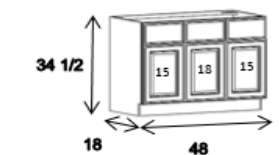

VSBS48	48	34 1/2	18	• (1) DH1806 (2) DH1506 (1) DR1824 (2) DR1524

2-1/4" Center Stile offset to left
Middle Door is always hinged left
False Drawer Heads

**DR1824 is the size of the middle door