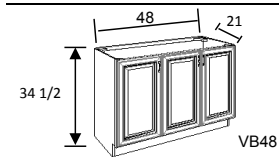

VB48	48	34 1/2	21	• (2) DR1530 (1) DR1830
VB54	54	34 1/2	21	• (3) DR1830
VB60	60	34 1/2	21	• (2) DR2130 (1) DR1830

2-1/4" Center Stile offset to left
Middle Door is always hinged left

**DR1830 is the size of the middle door