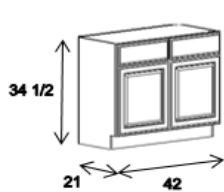

VSB42	42	34 1/2	21	• (2) DH2106 (2) DR2124