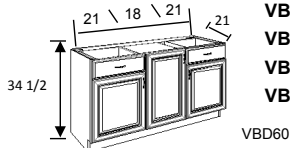

Vanity Base Drawer - 3 Door

VBD42	42	34 1/2	21	• (2) DR1224 (1) DR1830 (2) DH1206
VBD48	48	34 1/2	21	• (2) DR1524 (1) DR1830 (2) DH1506
VBD54	54	34 1/2	21	• (2) DR1824 (1) DR1830 (2) DH1806
VBD60	60	34 1/2	21	• (2) DR2124 (1) DR1830 (2) DH2106

Frame Construction

Single Bowl configuration only
(2) Standard Drawers L and R
Middle Door is always hinged left