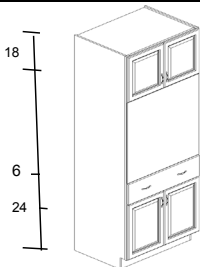

Oven Cabinet (Single) - Trim Kit Full - Height: 84"

Full Access Construction

Model	W	H	D	Options
OC3084S-TKF	30	84	24	• (2) DR1518 (2) DR1524 (1) DH3006
OC3384S-TKF	33	84	24	• (2) DR1618 (2) DR1624 (1) DH3306

- (2) Doors Above
- (1) Middle Drawer
- (2) Doors Below
- (1) Pullout Tray centered in bottom section
- No Shelf in Upper Section
- Loose Toekick
- (1) 24" deep shelf included for oven installation
- OTKF included at no charge

(GHS "S" cabinets have 1/2 shelf vs pull out)