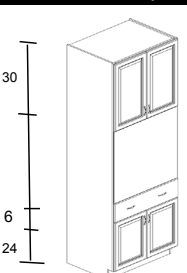

Oven Cabinet (Single) - Trim Kit Full - Height: 96"

Full Access Construction

Model	W	H	D	Options
OC3096S-TKF	30	96	24	• (2) DR1530 (2) DR1524 (1) DH3006
OC3396S-TKF	33	96	24	• (2) DR1630 (2) DR1624 (1) DH3306

- (2) Doors Above
- (1) Middle Drawer
- (2) Doors Below
- (1) Pullout Tray centered in bottom section
- (1) Adjustable Shelf in Upper Section
- Loose Toekick
- (1) 24" deep shelf included for oven installation
- OTKF included at no charge

(GHS "S" cabinets have 1/2 shelf vs pull out)