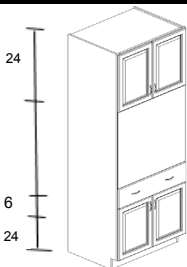

Oven Cabinet (Single) - Trim Kit Full - Height: 90"

Full Access Construction

Model	W	H	D	Options
OC3090S-TKF	30	90	24	• (2) DR1524 (2) DR1524 (1) DH3006
OC3390S-TKF	33	90	24	• (2) DR1624 (2) DR1624 (1) DH3306

- (2) Doors Above
- (1) Middle Drawer
- (2) Doors Below
- (1) Pullout Tray centered in bottom section
- Loose Toekick
- (1) 24" deep shelf included for oven installation
- OTKF included at no charge

(GHS "S" cabinets have 1/2 shelf vs pull out)