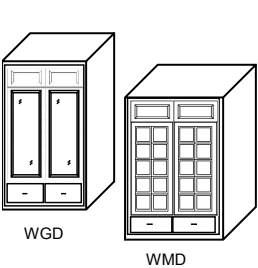

Wall Glass/Mullion Drawer - Height: 54" (Double Door)

	W	H	D	
WGD3054	30	54	12	◆ (2) DRG1548-WD (2) DH1506
WGD3654	36	54	12	◆ (2) DRG1848-WD (2) DH1806
WMD3054	30	54	12	◆ (2) DRM1548-WD (2) DH1506
WMD3654	36	54	12	◆ (2) DRM1848-WD (2) DH1806

Frame Construction	
3 Adjustable Shelves	1 Drawer w/ full extension glides Flat Glass
1 Drawer w/ full extension glides	
3 Adjustable Shelves	1 Drawer w/ full extension glides Mullion Glass
1 Drawer w/ full extension glides	

**Soft Close Glides NOT Available