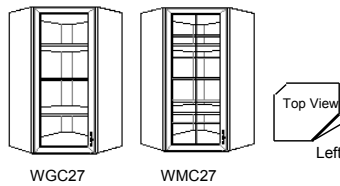

Specialty Wall Cabinetry : Cabinet Selection

All Glass and Mullion Cabinets :
Finished Matching Interior - STANDARD
Unfinished End Panels - STANDARD

Glass/Mullion Cabinets

Wall Glass/Mullion Corner - 27" (Single Door)

	W	H	D	Cabinet Doors
WGEC2718 L/R	27	18	27	◆ (1) DRG1518
WGEC2730 L/R	27	30^{9/16}	27	◆ (1) DRG1530
WGEC2736 L/R	27	36	27	◆ (1) DRG1536
WGEC2742 L/R	27	41^{7/8}	27	◆ (1) DRG1542
WGEC2748 L/R	27	48	27	◆ (1) DRG1548
WMEC2718 L/R	27	18	27	◆ (1) DRM1518
WMEC2730 L/R	27	30^{9/16}	27	◆ (1) DRM1530
WMEC2736 L/R	27	36	27	◆ (1) DRM1536
WMEC2742 L/R	27	41^{7/8}	27	◆ (1) DRM1542
WMEC2748 L/R	27	48	27	◆ (1) DRM1548

Note: Cannot do bead board interior !!

Frame Construction	
Flat Glass	• No Shelf • 1 Adjustable Shelf • 2 Adjustable Shelves • 2 Adjustable Shelves • 3 Adjustable Shelves
Mullion Glass	• No Shelf • 1 Adjustable Shelf • 2 Adjustable Shelves • 2 Adjustable Shelves • 3 Adjustable Shelves