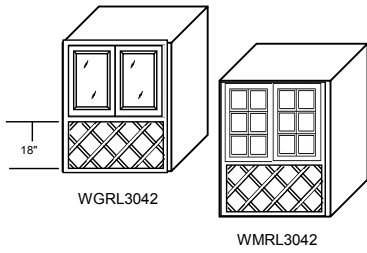

Specialty Wall Cabinetry : Cabinet Selection

All Glass and Mullion Cabinets :
Finished Matching Interior - STANDARD

Glass/Mullion Cabinets

Wall Glass/Mullion Glass Wine Rack Lattice

	W	H	D	Cabinet Doors		Frame Construction
WGRL3036	30	36	12	◆ (2) DRG1518	No Shelf Finished Interiors 18" Rack Lattice	• Holds 15 bottles
WGRL3636	36	36	12	◆ (2) DRG1818		• Holds 22 bottles
WGRL3042	30	41^{7/8}	12	◆ (2) DRG1524	No Shelf Finished Interiors 18" Rack Lattice	• Holds 15 bottles
WGRL3642	36	41^{7/8}	12	◆ (2) DRG1824		• Holds 22 bottles
WMRL3036	30	36	12	◆ (2) DRM1518	No Shelf Finished Interiors 18" Rack Lattice	• Holds 15 bottles
WMRL3636	36	36	12	◆ (2) DRM1818		• Holds 22 bottles
WMRL3042	30	41^{7/8}	12	◆ (2) DRM1524	1 Adjustable Shelf Finished Interiors 18" Rack Lattice	• Holds 15 bottles
WMRL3642	36	41^{7/8}	12	◆ (2) DRM1824		• Holds 22 bottles