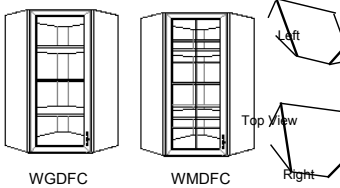

Wall Glass/Mullion Double Face Corner (Triple Door)

	W	H	D	Cabinet Doors
WGDFC2430 L/R	24	30^{9/16}	24	◆ (2) DR1230 & (1) DRG1530
WGDFC2436 L/R	24	36	24	◆ (2) DR1236 & (1) DRG1536
WGDFC2442 L/R	24	41^{7/8}	24	◆ (2) DR1242 & (1) DRG1542
WMDFC2430 L/R	24	30^{9/16}	24	◆ (2) DR1230 & (1) DRM1530
WMDFC2436 L/R	24	36	24	◆ (2) DR1236 & (1) DRM1536
WMDFC2442 L/R	24	41^{7/8}	24	◆ (2) DR1242 & (1) DRM1542

Note: Cannot do bead board interior !!

Note: Only angled door is glass/mullion

Frame Construction	
Flat Glass	• 1 Adjustable Shelf • 2 Adjustable Shelves
Mullion Glass	• 1 Adjustable Shelf • 2 Adjustable Shelves