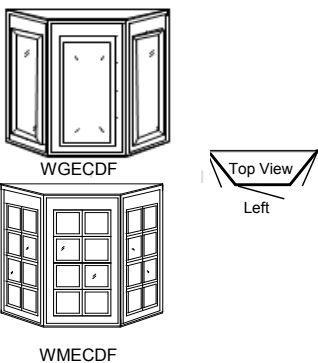

Wall Glass/Mullion End Corner Double Face (Triple Door)

	W	H	D	Cabinet Doors
WGECDF3630 L/R	36	30^{9/16}	12	◆ (2) DRG1530 (1) DRG1830
WGECDF3636 L/R	36	36	12	◆ (2) DRG1536 (1) DRG1836
WGECDF3642 L/R	36	41^{7/8}	12	◆ (2) DRG1542 (1) DRG1842
WMECDF3630 L/R	36	30^{9/16}	12	◆ (2) DRM1530 (1) DRM1830
WMECDF3636 L/R	36	36	12	◆ (2) DRM1536 (1) DRM1836
WMECDF3642 L/R	36	41^{7/8}	12	◆ (2) DRM1542 (1) DRM1842

Note: Cannot do bead board interior !!

Full Access Construction

Flat Glass	• 1 Fixed Shelf • 2 Fixed Shelves
Mullion Glass	• 1 Fixed Shelf • 2 Fixed Shelves