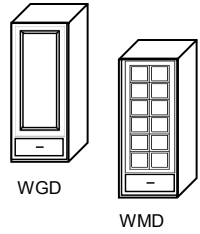

Note: Cannot do bead board interior !!

Full Access Construction

Flat Glass	<ul style="list-style-type: none"> • 1 Fixed Shelf • 2 Fixed Shelves
Mullion Glass	<ul style="list-style-type: none"> • 1 Fixed Shelf • 2 Fixed Shelves

Specialty Wall Cabinetry : Cabinet Selection

All Glass and Mullion Cabinets :
 Finished Matching Interior - STANDARD
 Unfinished End Panels - STANDARD

Glass/Mullion Cabinets

Wall Glass/Mullion Drawer - Height: 48" (Single Door)