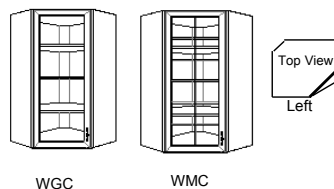

Wall Glass/Mullion Corner (Single Door)

	W	H	D	Cabinet Doors		Frame Construction
WGC2418 L/R	24	18	24	◆ (1) DRG1518	Flat Glass	• No Shelf
WGC2430 L/R	24	30^{9/16}	24	◆ (1) DRG1530		• 1 Adjustable Shelf
WGC2436 L/R	24	36	24	◆ (1) DRG1536		• 2 Adjustable Shelves
WGC2442 L/R	24	41^{7/8}	24	◆ (1) DRG1542		• 2 Adjustable Shelves
WGC2448 L/R	24	48	24	◆ (1) DRG1548		• 3 Adjustable Shelves
WMC2418 L/R	24	18	24	◆ (1) DRM1518	Mullion Glass	• No Shelf
WMC2430 L/R	24	30^{9/16}	24	◆ (1) DRM1530		• 1 Adjustable Shelf
WMC2436 L/R	24	36	24	◆ (1) DRM1536		• 2 Adjustable Shelves
WMC2442 L/R	24	41^{7/8}	24	◆ (1) DRM1542		• 2 Adjustable Shelves
WMC2448 L/R	24	48	24	◆ (1) DRM1548		• 3 Adjustable Shelves

Note: Cannot do bead board interior !!