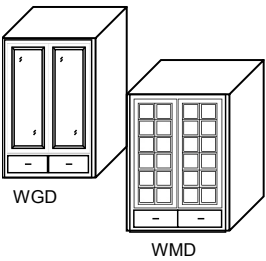

Wall Glass/Mullion Drawer - Height: 48" (Double Door)

	W	H	D	
WGD3048	30	48	12	◆ (2) DRG1542 (2) DH1505.5
WGD3648	36	48	12	◆ (2) DRG1842 (2) DH1805.5
WMD3048	30	48	12	◆ (2) DRM1542 (2) DH1505.5
WMD3648	36	48	12	◆ (2) DRM1842 (2) DH1805.5

Frame Construction	
3 Adjustable Shelves	1 Drawer w/ full extension glides Flat Glass
1 Drawer w/ full extension glides	
3 Adjustable Shelves	1 Drawer w/ full extension glides Mullion Glass
1 Drawer w/ full extension glides	

**Soft Close Glides NOT Available

Carriage House Series has (2) DH1505.5 or DH1805.5