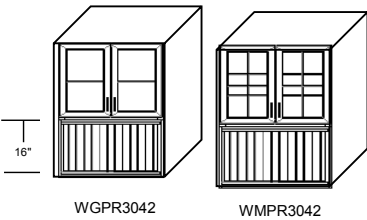

Wall Glass/Mullion Plate Rack (Double Door)

	W	H	D	Cabinet Doors		Frame Construction
WGPR3036	30	36	12	◆ (2) DRG1518	No Shelf Flat Glass	• Holds 13 plates
WGPR3636	36	36	12	◆ (2) DRG1818		• Holds 17 plates
WGPR3042	30	41^{7/8}	12	◆ (2) DRG1524	1 Adjustable Shelf Flat Glass	• Holds 13 plates
WGPR3642	36	41^{7/8}	12	◆ (2) DRG1824		• Holds 17 plates
WMPR3036	30	36	12	◆ (2) DRM1518	No Shelf Mullion Glass	• Holds 13 plates
WMPR3636	36	36	12	◆ (2) DRM1818		• Holds 17 plates
WMPR3042	30	41^{7/8}	12	◆ (2) DRM1524	1 Adjustable Shelf Mullion Glass	• Holds 13 plates
WMPR3642	36	41^{7/8}	12	◆ (2) DRM1824		• Holds 17 plates