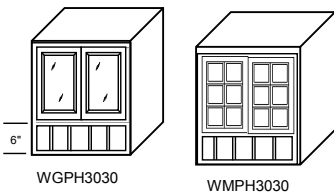

Wall Glass/Mullion Pigeon Hole (Double Door)

	W	H	D	Cabinet Doors		Frame Construction
WGPH3030	30	30^{9/16}	12	◆ (2) DRG1524	1 Adjustable Shelf Slot = 5 1/8" Wide	• 5 Slots
WGPH3630	36	30^{9/16}	12	◆ (2) DRG1824		• 6 Slots
WGPH3036	30	36	12	◆ (2) DRG1530	1 Adjustable Shelf Slot = 5 1/8" Wide	• 5 Slots
WGPH3636	36	36	12	◆ (2) DRG1830		• 6 Slots
WGPH3042	30	41^{7/8}	12	◆ (2) DRG1536	2 Adjustable Shelves Slot = 5 1/8" Wide	• 5 Slots
WGPH3642	36	41^{7/8}	12	◆ (2) DRG1836		• 6 Slots
WMPH3030	30	30^{9/16}	12	◆ (2) DRM1524	1 Adjustable Shelf Slot = 5 1/8" Wide	• 5 Slots
WMPH3630	36	30^{9/16}	12	◆ (2) DRM1824		• 6 Slots
WMPH3036	30	36	12	◆ (2) DRM1530	1 Adjustable Shelf Slot = 5 1/8" Wide	• 5 Slots
WMPH3636	36	36	12	◆ (2) DRM1830		• 6 Slots
WMPH3042	30	41^{7/8}	12	◆ (2) DRM1536	2 Adjustable Shelves Slot = 5 1/8" Wide	• 5 Slots
WMPH3642	36	41^{7/8}	12	◆ (2) DRM1836		• 6 Slots