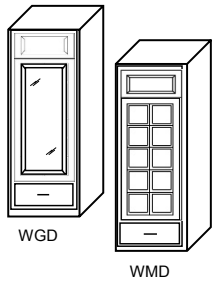

Wall Glass/Mullion Drawer - Height: 54" (Single Door)

	W	H	D	
WGD1554 L/R	15	54	12	◆ (1) DRG1548-WD (1) DH1506
WGD1854 L/R	18	54	12	◆ (1) DRG1848-WD (1) DH1806
WMD1554 L/R	15	54	12	◆ (1) DRM1548-WD (1) DH1506
WMD1854 L/R	18	54	12	◆ (1) DRM1848-WD (1) DH1806

Frame Construction	
3 Adjustable Shelves	1 Drawer w/ full extension glides Flat Glass
1 Drawer w/ full extension glides	
3 Adjustable Shelves	1 Drawer w/ full extension glides Mullion Glass
1 Drawer w/ full extension glides	

**Soft Close Glides NOT Available