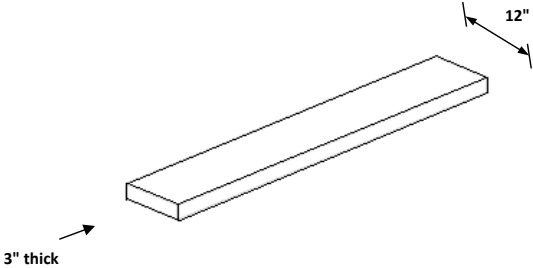

Floating Shelves

**Maximum 20 lb. weight limit
**Approximately 4"-6" spacing perpendicular support

- FLSH18
- FLSH21
- FLSH24
- FLSH27
- FLSH30
- FLSH33
- FLSH36
- FLSH42
- FLSH48
- FLSH54
- FLSH60
- FLSH66
- FLSH72

Specialty Wall Cabinetry : Cabinet Selection

All Wall Open Shelf Cabinets :
Finished Matching Interior - STANDARD
Unfinished End Panels - STANDARD

Open Shelf Cabinets

	W	H	D		
Wall Open Shelf				Frame Construction	
	WOS0918	9	18	12	No Adjustable Shelf Use instead of glass cabinet without doors For beaded interior back use manufacture code "BB"
	WOS1218	12	18	12	
	WOS1518	15	18	12	
	WOS1818	18	18	12	
	WOS2118	21	18	12	
	WOS2418	24	18	12	
	WOS2718	27	18	12	
	WOS3018	30	18	12	
	WOS3318	33	18	12	
WOS3618	36	18	12		
	WOS1530	15	30^{9/16}	12	1 Adjustable Shelf Use instead of glass cabinet without doors For beaded interior back use manufacture code "BB"
	WOS1830	18	30^{9/16}	12	
	WOS3030	30	30^{9/16}	12	
	WOS3630	36	30^{9/16}	12	
	WOS1536	15	36	12	2 Adjustable Shelves Use instead of glass cabinet without doors For beaded interior back use manufacture code "BB"
	WOS1836	18	36	12	
	WOS3036	30	36	12	
	WOS1542	15	41^{7/8}	12	2 Adjustable Shelves Use instead of glass cabinet without doors For beaded interior back use manufacture code "BB"
	WOS1842	18	41^{7/8}	12	
	WOS3042	30	41^{7/8}	12	
	WOS3642	36	41^{7/8}	12	

Wall Radius Open Shelf	Not Offered In Gatehouse Series			Frame Construction	
	WROS1530	15	30^{9/16}	12	1 Adjustable Shelf Inset drawer with Full Extension glides For beaded interior back use manufacture code "BB"
	WROS1830	18	30^{9/16}	12	
	WROS3030	30	30^{9/16}	12	
	WROS3630	36	30^{9/16}	12	
	WROS1536	15	36	12	1 Adjustable Shelf Inset drawer with Full Extension glides For beaded interior back use manufacture code "BB"
	WROS1836	18	36	12	
	WROS3036	30	36	12	
	WROS3636	36	36	12	
	WROS1542	15	41^{7/8}	12	2 Adjustable Shelves Inset drawer with Full Extension glides For beaded interior back use manufacture code "BB"
	WROS1842	18	41^{7/8}	12	
	WROS3042	30	41^{7/8}	12	
	WROS3642	36	41^{7/8}	12	

Wall Radius Book Shelf	Not Offered In Gatehouse Series			Frame Construction	
	WRBS1848	18	48	12	3 Adjustable Shelves For beaded interior back use manufacture code "BB" Designed to sit on countertop
	WRBS2448	24	48	12	
	WRBS3048	30	48	12	
	WRBS3648	36	48	12	
	WRBS1854	18	54	12	4 Adjustable Shelves For beaded interior back use manufacture code "BB" Designed to sit on countertop
	WRBS2454	24	54	12	
	WRBS3054	30	54	12	
	WRBS3654	36	54	12	
	WRBS1860	18	60	12	4 Adjustable Shelves For beaded interior back use manufacture code "BB" Designed to sit on countertop
	WRBS2460	24	60	12	
	WRBS3060	30	60	12	
	WRBS3660	36	60	12