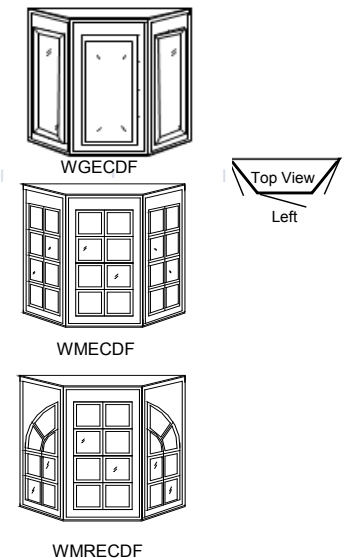

Wall Glass/Mullion End Corner Double Face (Triple Door)

Model	W	H	D	Cabinet Doors
WGECDF3630 L/R	36	30^{9/16}	12	◆ (2) DRG1530 (1) DRG1830
WGECDF3636 L/R	36	36	12	◆ (2) DRG1536 (1) DRG1836
WGECDF3642 L/R	36	41^{7/8}	12	◆ (2) DRG1542 (1) DRG1842
WMECDF3630 L/R	36	30^{9/16}	12	◆ (2) DRM1530 (1) DRM1830
WMECDF3636 L/R	36	36	12	◆ (2) DRM1536 (1) DRM1836
WMECDF3642 L/R	36	41^{7/8}	12	◆ (2) DRM1542 (1) DRM1842
WMRECDF3630 L/R	36	30^{9/16}	12	◆ (2) DRMR1530 (1) DRMR1830
WMRECDF3636 L/R	36	36	12	◆ (2) DRMR1536 (1) DRMR1836
WMRECDF3642 L/R	36	41^{7/8}	12	◆ (2) DRMR1542 (1) DRMR1842

Note: Cannot do bead board interior !!

Full Access Construction

Construction Type	Shelf Options
Flat Glass	• 1 Fixed Shelf • 2 Fixed Shelves
Mullion Glass	• 1 Fixed Shelf • 2 Fixed Shelves • Mullion Glass
Mullion Radius Glass	• 1 Fixed Shelf • 2 Fixed Shelves • Mullion Radius Glass • Available In Select Door Styles. See Page 53 (CHS) and 61 (VHS).