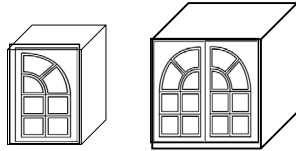

2 Adjustable Shelves
Mullion Radius Glass
**Available In Select Door Styles.
See Page 53 (CHS) and 61 (VHS).**

Wall Glass/Mullion - Height: 30" - 15" Depth

	W	H	D	Cabinet Doors
WG153015 L/R	15	30	15	• (1) DRG1530
WG183015 L/R	18	30	15	• (1) DRG1830
WG303015	30	30	15	• (2) DRG1530
WG363015	36	30	15	• (2) DRG1830

1 Adjustable Shelf
Mullion Glass

Specialty Wall Cabinetry : Cabinet Selection

All Glass and Mullion Cabinets :
Finished Matching Interior - STANDARD

Glass/Mullion Cabinets

Wall Glass/Mullion - Height: 30" - 15" Depth