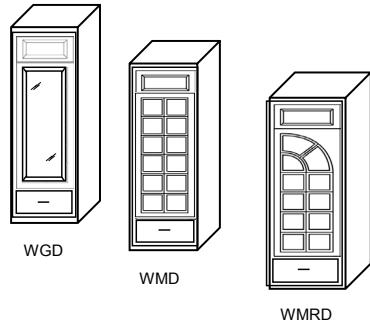

Specialty Wall Cabinetry : Cabinet Selection

All Glass and Mullion Cabinets :
Finished Matching Interior - STANDARD
Unfinished End Panels - STANDARD

Glass/Mullion Cabinets

Wall Glass/Mullion Drawer - Height: 60" (Single Door)

	W	H	D	Cabinet Doors
WGD1560 L/R	15	60	12	◆ (1) DRG1554-WD (1) DH1506
WGD1860 L/R	18	60	12	◆ (1) DRG1854-WD (1) DH1806
WMD1560 L/R	15	60	12	◆ (1) DRM1554-WD (1) DH1506
WMD1860 L/R	18	60	12	◆ (1) DRM1854-WD (1) DH1806
WMRD1560 L/R	15	60	12	◆ (1) DRMR1554-WD (1) DH1506
WMRD1860 L/R	18	60	12	◆ (1) DRMR1854-WD (1) DH1806

Frame Construction

1. 4 Adjustable Shelves
   - 1 Drawer w/ full extension glides
   - Flat Glass
3. 4 Adjustable Shelves
   - 1 Drawer w/ full extension glides
   - Mullion Glass
5. 4 Adjustable Shelves
   - 1 Drawer w/ full extension glides
   - Mullion Radius Glass
6. **Available In Select Door Styles.**
   See page 53 (CHS) and 61 (VHS).

**Soft Close Glides NOT Available