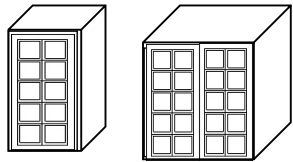

WM153615 L/R	15	36	15	• (1) DRM1536
WM183615 L/R	18	36	15	• (1) DRM1836
WM303615	30	36	15	• (2) DRM1536
WM363615	36	36	15	• (2) DRM1836

Frame Construction
2 Adjustable Shelves
Mullion Glass