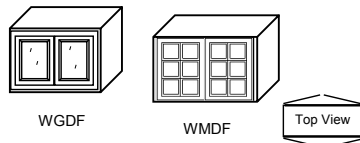

Frame Construction
2 Adjustable Shelves
Mullion Radius Glass
**Available In Select Door Styles.
See Page 53 (CHS) and 61 (VHS).**

Wall Glass/Mullion Double Face- Height: 18"

| | | | | |
|----------|----|----|----|---------------|
| WGDF3018 | 30 | 18 | 12 | • (4) DRG1518 |
| WGDF3318 | 33 | 18 | 12 | • (4) DRG1618 |
| WGDF3618 | 36 | 18 | 12 | • (4) DRG1818 |
| WMDF3018 | 30 | 18 | 12 | • (4) DRM1518 |
| WMDF3318 | 33 | 18 | 12 | • (4) DRM1618 |
| WMDF3618 | 36 | 18 | 12 | • (4) DRM1818 |

Frame Construction
No Shelf
Double Face Frames
Flat Glass

Wall Glass/Mullion Double Face- Height: 24"

| | | | | |
|----------|----|-------------------|----|---------------|
| WGDF3024 | 30 | 23 ^{5/8} | 12 | • (4) DRG1524 |
| WGDF3624 | 36 | 23 ^{5/8} | 12 | • (4) DRG1824 |
| WMDF3024 | 30 | 23 ^{5/8} | 12 | • (4) DRM1524 |
| WMDF3624 | 36 | 23 ^{5/8} | 12 | • (4) DRM1824 |