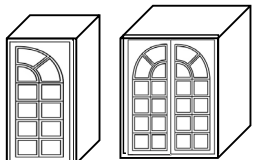

Specialty Wall Cabinetry : Cabinet Selection

All Glass and Mullion Cabinets :
Finished Matching Interior - STANDARD

Glass/Mullion Cabinets

Wall Glass/Mullion - Height: 30" - 9" depth

	W	H	D	Cabinet Doors
WMR153009 L/R	15	30	9	• (1) DRMR1536
WMR183009 L/R	18	30	9	• (1) DRMR1836
WMR303009	30	30	9	• (2) DRMR1536
WMR363009	36	30	9	• (2) DRMR1836

Frame Construction
1 Adjustable Shelf
Mullion Radius Glass
**Available In Select Door Styles.
See Page 53 (CHS) and 61 (VHS).**

Wall Glass/Mullion - Height: 36" - 9" depth

	W	H	D	Cabinet Doors
WG153609 L/R	15	36	9	• (1) DRG1536
WG183609 L/R	18	36	9	• (1) DRG1836
WG303609	30	36	9	• (2) DRG1536
WG363609	36	36	9	• (2) DRG1836

Frame Construction
2 Adjustable Shelves
Flat Glass

	W	H	D	Cabinet Doors
WM153609 L/R	15	36	9	• (1) DRM1536
WM183609 L/R	18	36	9	• (1) DRM1836
WM303609	30	36	9	• (2) DRM1536
WM363609	36	36	9	• (2) DRM1836

2 Adjustable Shelves
Mullion Glass

	W	H	D	Cabinet Doors
WMR153609 L/R	15	36	9	• (1) DRMR1536
WMR183609 L/R	18	36	9	• (1) DRMR1836
WMR303609	30	36	9	• (2) DRMR1536
WMR363609	36	36	9	• (2) DRMR1836

2 Adjustable Shelves
Mullion Radius Glass
**Available In Select Door Styles.
See Page 53 (CHS) and 61 (VHS).**

Wall Glass/Mullion - Height: 42" - 9" depth

	W	H	D	Cabinet Doors
WG154209 L/R	15	41 ^{7/8}	9	• (1) DRG1542
WG184209 L/R	18	41 ^{7/8}	9	• (1) DRG1842
WG304209	30	41 ^{7/8}	9	• (2) DRG1542
WG364209	36	41 ^{7/8}	9	• (2) DRG1842

Frame Construction
2 Adjustable Shelves
Flat Glass

	W	H	D	Cabinet Doors
WM154209 L/R	15	41 ^{7/8}	9	• (1) DRM1542
WM184209 L/R	18	41 ^{7/8}	9	• (1) DRM1842
WM304209	30	41 ^{7/8}	9	• (2) DRM1542
WM364209	36	41 ^{7/8}	9	• (2) DRM1842

2 Adjustable Shelves
Mullion Glass

	W	H	D	Cabinet Doors
WMR154209 L/R	15	41 ^{7/8}	9	• (1) DRMR1542
WMR184209 L/R	18	41 ^{7/8}	9	• (1) DRMR1842
WMR304209	30	41 ^{7/8}	9	• (2) DRMR1542
WMR364209	36	41 ^{7/8}	9	• (2) DRMR1842