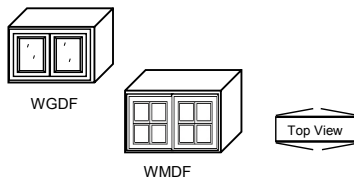

Wall Glass/Mullion Double Face- Height: 18"

Model	W	H	D	Cabinet Doors
WGDF3018	30	18	12	• (4) DRG1518
WGDF3318	33	18	12	• (4) DRG1618
WGDF3618	36	18	12	• (4) DRG1818
WMDF3018	30	18	12	• (4) DRM1518
WMDF3318	33	18	12	• (4) DRM1618
WMDF3618	36	18	12	• (4) DRM1818

Frame Construction
No Shelf
Double Face Frames
Flat Glass

Frame Construction
No Shelf
Double Face Frames
Mullion Glass

Wall Glass/Mullion Double Face- Height: 24"