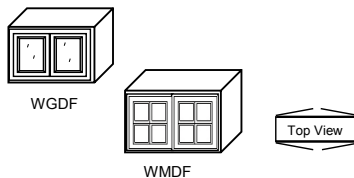

Wall Glass/Mullion Double Face- Height: 18"

WGDF3018	30	18	12	• (4) DRG1518
WGDF3318	33	18	12	• (4) DRG1618
WGDF3618	36	18	12	• (4) DRG1818
WMDF3018	30	18	12	• (4) DRM1518
WMDF3318	33	18	12	• (4) DRM1618
WMDF3618	36	18	12	• (4) DRM1818

Frame Construction
No Shelf
Double Face Frames
Flat Glass

Wall Glass/Mullion Double Face- Height: 24"