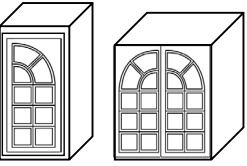

Specialty Wall Cabinetry : Cabinet Selection

All Glass and Mullion Cabinets :
Finished Matching Interior - STANDARD

Glass/Mullion Cabinets

Wall Glass/Mullion - Height: 30" - 9" depth

	W	H	D	Cabinet Doors
WMR153009 L/R	15	30	9	• (1) DRMR1536
WMR183009 L/R	18	30	9	• (1) DRMR1836
WMR303009	30	30	9	• (2) DRMR1536
WMR363009	36	30	9	• (2) DRMR1836

Frame Construction
1 Adjustable Shelf
Mullion Radius Glass
**Available In Select Door Styles.
See Page 53 (CHS) and 61 (VHS).**

Wall Glass/Mullion - Height: 36" - 9" depth

	W	H	D	Cabinet Doors
WG153609 L/R	15	36	9	• (1) DRG1536
WG183609 L/R	18	36	9	• (1) DRG1836
WG303609	30	36	9	• (2) DRG1536
WG363609	36	36	9	• (2) DRG1836

Frame Construction
2 Adjustable Shelves
Flat Glass

	W	H	D	Cabinet Doors
WM153609 L/R	15	36	9	• (1) DRM1536
WM183609 L/R	18	36	9	• (1) DRM1836
WM303609	30	36	9	• (2) DRM1536
WM363609	36	36	9	• (2) DRM1836

2 Adjustable Shelves
Mullion Glass

	W	H	D	Cabinet Doors
WMR153609 L/R	15	36	9	• (1) DRMR1536
WMR183609 L/R	18	36	9	• (1) DRMR1836
WMR303609	30	36	9	• (2) DRMR1536
WMR363609	36	36	9	• (2) DRMR1836

2 Adjustable Shelves
Mullion Radius Glass
**Available In Select Door Styles.
See Page 53 (CHS) and 61 (VHS).**

Wall Glass/Mullion - Height: 42" - 9" depth

	W	H	D	Cabinet Doors
WG154209 L/R	15	41 ^{7/8}	9	• (1) DRG1542
WG184209 L/R	18	41 ^{7/8}	9	• (1) DRG1842
WG304209	30	41 ^{7/8}	9	• (2) DRG1542
WG364209	36	41 ^{7/8}	9	• (2) DRG1842

Frame Construction
2 Adjustable Shelves
Flat Glass

	W	H	D	Cabinet Doors
WM154209 L/R	15	41 ^{7/8}	9	• (1) DRM1542
WM184209 L/R	18	41 ^{7/8}	9	• (1) DRM1842
WM304209	30	41 ^{7/8}	9	• (2) DRM1542
WM364209	36	41 ^{7/8}	9	• (2) DRM1842

2 Adjustable Shelves
Mullion Glass

	W	H	D	Cabinet Doors
WMR154209 L/R	15	41 ^{7/8}	9	• (1) DRMR1542
WMR184209 L/R	18	41 ^{7/8}	9	• (1) DRMR1842
WMR304209	30	41 ^{7/8}	9	• (2) DRMR1542
WMR364209	36	41 ^{7/8}	9	• (2) DRMR1842