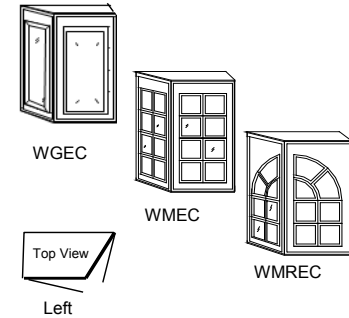

Wall Glass/Mullion End Corner - 24" (Double Door)

Model	W	H	D	Cabinet Doors
WGEC2430 L/R	24	30^{9/16}	12	◆ (2) DRG1530
WGEC2436 L/R	24	36	12	◆ (2) DRG1536
WGEC2442 L/R	24	41^{7/8}	12	◆ (2) DRG1542
WMEC2430 L/R	24	30^{9/16}	12	◆ (2) DRM1530
WMEC2436 L/R	24	36	12	◆ (2) DRM1536
WMEC2442 L/R	24	41^{7/8}	12	◆ (2) DRM1542
WMREC2430 L/R	24	30^{9/16}	12	◆ (2) DRMR1530
WMREC2436 L/R	24	36	12	◆ (2) DRMR1536
WMREC2442 L/R	24	41^{7/8}	12	◆ (2) DRMR1542

Note: Cannot do bead board interior !!

Full Access Construction

Construction Type	Shelf Options
Flat Glass	• 1 Fixed Shelf • 2 Fixed Shelves
Mullion Glass	• 1 Fixed Shelf • 2 Fixed Shelves • Mullion Glass
Mullion Radius Glass	• 1 Fixed Shelf • 2 Fixed Shelves • Mullion Radius Glass • Available In Select Door Styles. See Page 53 (CHS) and 61 (VHS).