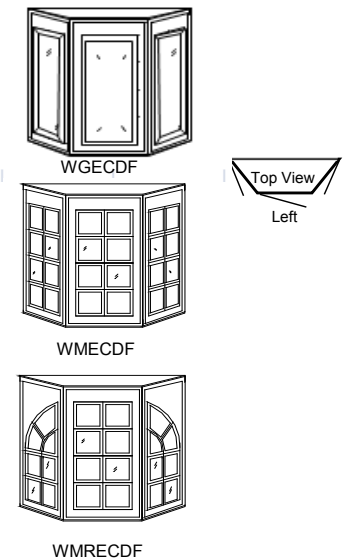

Wall Glass/Mullion End Corner Double Face (Triple Door)

Model	W	H	D	Cabinet Doors
WGECDF3630 L/R	36	30^{9/16}	12	◆ (2) DRG1530 (1) DRG1830
WGECDF3636 L/R	36	36	12	◆ (2) DRG1536 (1) DRG1836
WGECDF3642 L/R	36	41^{7/8}	12	◆ (2) DRG1542 (1) DRG1842
WMECDF3630 L/R	36	30^{9/16}	12	◆ (2) DRM1530 (1) DRM1830
WMECDF3636 L/R	36	36	12	◆ (2) DRM1536 (1) DRM1836
WMECDF3642 L/R	36	41^{7/8}	12	◆ (2) DRM1542 (1) DRM1842
WMRECDF3630 L/R	36	30^{9/16}	12	◆ (2) DRMR1530 (1) DRMR1830
WMRECDF3636 L/R	36	36	12	◆ (2) DRMR1536 (1) DRMR1836
WMRECDF3642 L/R	36	41^{7/8}	12	◆ (2) DRMR1542 (1) DRMR1842

Note: Cannot do bead board interior !!

Full Access Construction

Construction Type	Shelf Options
Flat Glass	• 1 Fixed Shelf • 2 Fixed Shelves
Mullion Glass	• 1 Fixed Shelf • 2 Fixed Shelves • Mullion Glass
Mullion Radius Glass Available In Select Door Styles. See Page 53 (CHS) and 61 (VHS).	• 1 Fixed Shelf • 2 Fixed Shelves • Mullion Radius Glass Available In Select Door Styles. See Page 53 (CHS) and 61 (VHS).