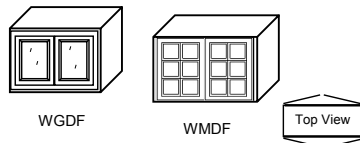

Frame Construction
2 Adjustable Shelves
Mullion Radius Glass
**Available In Select Door Styles.
See Page 53 (CHS) and 61 (VHS).**

Wall Glass/Mullion Double Face- Height: 18"

Model	W	H	D	Cabinet Doors
WGDF3018	30	18	12	• (4) DRG1518
WGDF3318	33	18	12	• (4) DRG1618
WGDF3618	36	18	12	• (4) DRG1818
WMDF3018	30	18	12	• (4) DRM1518
WMDF3318	33	18	12	• (4) DRM1618
WMDF3618	36	18	12	• (4) DRM1818

Frame Construction
No Shelf
Double Face Frames
Flat Glass

Frame Construction
No Shelf
Double Face Frames
Mullion Glass

Wall Glass/Mullion Double Face- Height: 24"

Model	W	H	D	Cabinet Doors
WGDF3024	30	23 ^{5/8}	12	• (4) DRG1524
WGDF3624	36	23 ^{5/8}	12	• (4) DRG1824
WMDF3024	30	23 ^{5/8}	12	• (4) DRM1524
WMDF3624	36	23 ^{5/8}	12	• (4) DRM1824