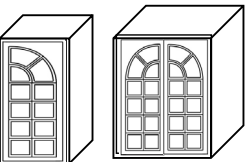

Specialty Wall Cabinetry : Cabinet Selection

All Glass and Mullion Cabinets :
Finished Matching Interior - STANDARD

Glass/Mullion Cabinets

Wall Glass/Mullion - Height: 30" - 9" depth

	W	H	D	Cabinet Doors
WMR153009 L/R	15	30	9	• (1) DRMR1536
WMR183009 L/R	18	30	9	• (1) DRMR1836
WMR303009	30	30	9	• (2) DRMR1536
WMR363009	36	30	9	• (2) DRMR1836

Frame Construction
1 Adjustable Shelf
Mullion Radius Glass
**Available In Select Door Styles.
See Page 53 (CHS) and 61 (VHS).**

Wall Glass/Mullion - Height: 36" - 9" depth

	W	H	D	Cabinet Doors
WG153609 L/R	15	36	9	• (1) DRG1536
WG183609 L/R	18	36	9	• (1) DRG1836
WG303609	30	36	9	• (2) DRG1536
WG363609	36	36	9	• (2) DRG1836

Frame Construction
2 Adjustable Shelves
Flat Glass

	W	H	D	Cabinet Doors
WM153609 L/R	15	36	9	• (1) DRM1536
WM183609 L/R	18	36	9	• (1) DRM1836
WM303609	30	36	9	• (2) DRM1536
WM363609	36	36	9	• (2) DRM1836

2 Adjustable Shelves
Mullion Glass

	W	H	D	Cabinet Doors
WMR153609 L/R	15	36	9	• (1) DRMR1536
WMR183609 L/R	18	36	9	• (1) DRMR1836
WMR303609	30	36	9	• (2) DRMR1536
WMR363609	36	36	9	• (2) DRMR1836

2 Adjustable Shelves
Mullion Radius Glass
**Available In Select Door Styles.
See Page 53 (CHS) and 61 (VHS).**

Wall Glass/Mullion - Height: 42" - 9" depth

	W	H	D	Cabinet Doors
WG154209 L/R	15	41 ^{7/8}	9	• (1) DRG1542
WG184209 L/R	18	41 ^{7/8}	9	• (1) DRG1842
WG304209	30	41 ^{7/8}	9	• (2) DRG1542
WG364209	36	41 ^{7/8}	9	• (2) DRG1842

Frame Construction
2 Adjustable Shelves
Flat Glass

	W	H	D	Cabinet Doors
WM154209 L/R	15	41 ^{7/8}	9	• (1) DRM1542
WM184209 L/R	18	41 ^{7/8}	9	• (1) DRM1842
WM304209	30	41 ^{7/8}	9	• (2) DRM1542
WM364209	36	41 ^{7/8}	9	• (2) DRM1842

2 Adjustable Shelves
Mullion Glass

	W	H	D	Cabinet Doors
WMR154209 L/R	15	41 ^{7/8}	9	• (1) DRMR1542
WMR184209 L/R	18	41 ^{7/8}	9	• (1) DRMR1842
WMR304209	30	41 ^{7/8}	9	• (2) DRMR1542
WMR364209	36	41 ^{7/8}	9	• (2) DRMR1842