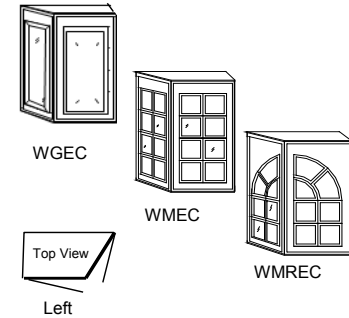

Wall Glass/Mullion End Corner - 24" (Double Door)

Model	W	H	D	Cabinet Doors
WGEC2430 L/R	24	30^{9/16}	12	◆ (2) DRG1530
WGEC2436 L/R	24	36	12	◆ (2) DRG1536
WGEC2442 L/R	24	41^{7/8}	12	◆ (2) DRG1542
WMEC2430 L/R	24	30^{9/16}	12	◆ (2) DRM1530
WMEC2436 L/R	24	36	12	◆ (2) DRM1536
WMEC2442 L/R	24	41^{7/8}	12	◆ (2) DRM1542
WMREC2430 L/R	24	30^{9/16}	12	◆ (2) DRMR1530
WMREC2436 L/R	24	36	12	◆ (2) DRMR1536
WMREC2442 L/R	24	41^{7/8}	12	◆ (2) DRMR1542

Note: Cannot do bead board interior !!

Full Access Construction

Construction Type	Shelf Options
Flat Glass	• 1 Fixed Shelf • 2 Fixed Shelves
Mullion Glass	• 1 Fixed Shelf • 2 Fixed Shelves • Mullion Glass
Mullion Radius Glass Available In Select Door Styles. See Page 53 (CHS) and 61 (VHS).	• 1 Fixed Shelf • 2 Fixed Shelves • Mullion Radius Glass Available In Select Door Styles. See Page 53 (CHS) and 61 (VHS).