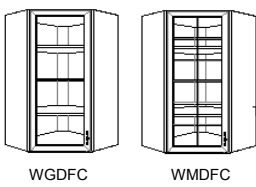

Wall Glass/Mullion Double Face Corner (Triple Door)

Model	W	H	D	Cabinet Doors
WGDFC2430 L/R	24	30^{9/16}	24	◆ (2) DR1230 & (1) DRG1530
WGDFC2436 L/R	24	36	24	◆ (2) DR1236 & (1) DRG1536
WGDFC2442 L/R	24	41^{7/8}	24	◆ (2) DR1242 & (1) DRG1542
WMDFC2430 L/R	24	30^{9/16}	24	◆ (2) DR1230 & (1) DRM1530
WMDFC2436 L/R	24	36	24	◆ (2) DR1236 & (1) DRM1536
WMDFC2442 L/R	24	41^{7/8}	24	◆ (2) DR1242 & (1) DRM1542

Note: Cannot do bead board interior !!

Frame Construction

Construction Type	Shelf Options
Flat Glass	• 1 Adjustable Shelf • 2 Adjustable Shelves
Mullion Glass	• 1 Adjustable Shelf • 2 Adjustable Shelves • Mullion Glass

Note: Only angled door is glass/mullion