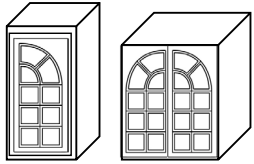

Specialty Wall Cabinetry : Cabinet Selection

All Glass and Mullion Cabinets :
Finished Matching Interior - STANDARD

Glass/Mullion Cabinets

Wall Glass/Mullion - Height: 30" - 9" depth

	W	H	D	Cabinet Doors
WMR153009 L/R	15	30	9	• (1) DRMR1536
WMR183009 L/R	18	30	9	• (1) DRMR1836
WMR303009	30	30	9	• (2) DRMR1536
WMR363009	36	30	9	• (2) DRMR1836

Frame Construction
1 Adjustable Shelf
Mullion Radius Glass
**Available In Select Door Styles.
See Page 53 (CHS) and 61 (VHS).**

Wall Glass/Mullion - Height: 36" - 9" depth

	W	H	D	Cabinet Doors
WG153609 L/R	15	36	9	• (1) DRG1536
WG183609 L/R	18	36	9	• (1) DRG1836
WG303609	30	36	9	• (2) DRG1536
WG363609	36	36	9	• (2) DRG1836

Frame Construction
2 Adjustable Shelves
Flat Glass

	W	H	D	Cabinet Doors
WM153609 L/R	15	36	9	• (1) DRM1536
WM183609 L/R	18	36	9	• (1) DRM1836
WM303609	30	36	9	• (2) DRM1536
WM363609	36	36	9	• (2) DRM1836

2 Adjustable Shelves
Mullion Glass

	W	H	D	Cabinet Doors
WMR153609 L/R	15	36	9	• (1) DRMR1536
WMR183609 L/R	18	36	9	• (1) DRMR1836
WMR303609	30	36	9	• (2) DRMR1536
WMR363609	36	36	9	• (2) DRMR1836

2 Adjustable Shelves
Mullion Radius Glass
**Available In Select Door Styles.
See Page 53 (CHS) and 61 (VHS).**

Wall Glass/Mullion - Height: 42" - 9" depth

	W	H	D	Cabinet Doors
WG154209 L/R	15	41 ^{7/8}	9	• (1) DRG1542
WG184209 L/R	18	41 ^{7/8}	9	• (1) DRG1842
WG304209	30	41 ^{7/8}	9	• (2) DRG1542
WG364209	36	41 ^{7/8}	9	• (2) DRG1842

Frame Construction
2 Adjustable Shelves
Flat Glass

	W	H	D	Cabinet Doors
WM154209 L/R	15	41 ^{7/8}	9	• (1) DRM1542
WM184209 L/R	18	41 ^{7/8}	9	• (1) DRM1842
WM304209	30	41 ^{7/8}	9	• (2) DRM1542
WM364209	36	41 ^{7/8}	9	• (2) DRM1842

2 Adjustable Shelves
Mullion Glass

	W	H	D	Cabinet Doors
WMR154209 L/R	15	41 ^{7/8}	9	• (1) DRMR1542
WMR184209 L/R	18	41 ^{7/8}	9	• (1) DRMR1842
WMR304209	30	41 ^{7/8}	9	• (2) DRMR1542
WMR364209	36	41 ^{7/8}	9	• (2) DRMR1842