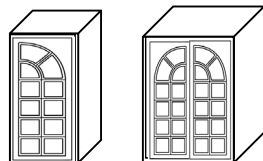

Specialty Wall Cabinetry : Cabinet Selection

All Glass and Mullion Cabinets :
Finished Matching Interior - STANDARD

Glass/Mullion Cabinets

Wall Glass/Mullion - Height: 30" - 15" Depth

Model	W	H	D	Cabinet Doors
WMR153015 L/R	15	30	15	• (1) DRM1530
WMR183015 L/R	18	30	15	• (1) DRM1830
WMR303015	30	30	15	• (2) DRM1530
WMR363015	36	30	15	• (2) DRM1830

Frame Construction
1 Adjustable Shelf
Mullion Radius Glass
**Available In Select Door Styles.
See Page 53 (CHS) and 61 (VHS).**

Wall Glass/Mullion - Height: 36" - 15" Depth

Model	W	H	D	Cabinet Doors
WG153615 L/R	15	36	15	• (1) DRG1536
WG183615 L/R	18	36	15	• (1) DRG1836
WG303615	30	36	15	• (2) DRG1536
WG363615	36	36	15	• (2) DRG1836

Frame Construction
2 Adjustable Shelves
Flat Glass

Model	W	H	D	Cabinet Doors
WM153615 L/R	15	36	15	• (1) DRM1536
WM183615 L/R	18	36	15	• (1) DRM1836
WM303615	30	36	15	• (2) DRM1536
WM363615	36	36	15	• (2) DRM1836

Frame Construction
2 Adjustable Shelves
Mullion Glass

Model	W	H	D	Cabinet Doors
WMR153615 L/R	15	36	15	• (1) DRMR1536
WMR183615 L/R	18	36	15	• (1) DRMR1836
WMR303615	30	36	15	• (2) DRMR1536
WMR363615	36	36	15	• (2) DRMR1836

Frame Construction
2 Adjustable Shelves
Mullion Radius Glass
**Available In Select Door Styles.
See Page 53 (CHS) and 61 (VHS).**

Wall Glass/Mullion - Height: 42" - 15" Depth

Model	W	H	D	Cabinet Doors
WG154215 L/R	15	41^{7/8}	15	• (1) DRG1542
WG184215 L/R	18	41^{7/8}	15	• (1) DRG1842
WG304215	30	41^{7/8}	15	• (2) DRG1542
WG364215	36	41^{7/8}	15	• (2) DRG1842

Frame Construction
2 Adjustable Shelves
Flat Glass

Model	W	H	D	Cabinet Doors
WM154215 L/R	15	41^{7/8}	15	• (1) DRM1542
WM184215 L/R	18	41^{7/8}	15	• (1) DRM1842
WM304215	30	41^{7/8}	15	• (2) DRM1542
WM364215	36	41^{7/8}	15	• (2) DRM1842

Frame Construction
2 Adjustable Shelves
Mullion Glass