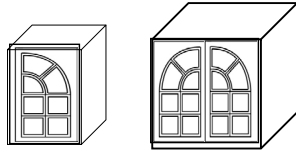

2 Adjustable Shelves
Mullion Radius Glass
**Available In Select Door Styles.
See Page 53 (CHS) and 61 (VHS).**

Wall Glass/Mullion - Height: 30" - 15" Depth

| | W | H | D | Cabinet Doors |
|--------------|----|----|----|---------------|
| WG153015 L/R | 15 | 30 | 15 | • (1) DRG1530 |
| WG183015 L/R | 18 | 30 | 15 | • (1) DRG1830 |
| WG303015 | 30 | 30 | 15 | • (2) DRG1530 |
| WG363015 | 36 | 30 | 15 | • (2) DRG1830 |

1 Adjustable Shelf
Mullion Glass

Specialty Wall Cabinetry : Cabinet Selection

All Glass and Mullion Cabinets :
Finished Matching Interior - STANDARD

Glass/Mullion Cabinets

Wall Glass/Mullion - Height: 30" - 15" Depth