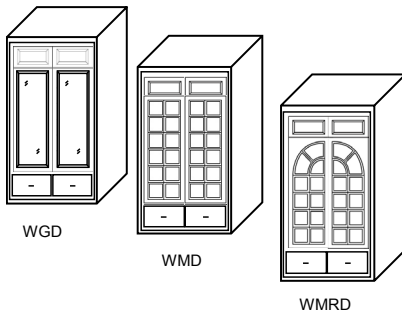

Wall Glass/Mullion Drawer - Height: 60" (Double Door)

	W	H	D	Cabinet Doors
WGD3060	30	60	12	◆ (2) DRG1554-WD (2) DH1506
WGD3660	36	60	12	◆ (2) DRG1854-WD (2) DH1806
WMD3060	30	60	12	◆ (2) DRM1554-WD (2) DH1506
WMD3660	36	60	12	◆ (2) DRM1854-WD (2) DH1806
WMRD3060	30	60	12	◆ (2) DRMR1554-WD (2) DH1506
WMRD3660	36	60	12	◆ (2) DRMR1854-WD (2) DH1806

Frame Construction

1. 4 Adjustable Shelves
   - 1 Drawer w/ full extension glides
   - Flat Glass
3. 4 Adjustable Shelves
   - 1 Drawer w/ full extension glides
   - Mullion Glass
5. 4 Adjustable Shelves
   - 1 Drawer w/ full extension glides
   - Mullion Radius Glass
6. **Available In Select Door Styles.**
   See page 53 (CHS) and 61 (VHS).

**Soft Close Glides NOT Available