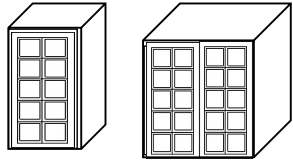

Model	W	H	D	Cabinet Doors
WM153615 L/R	15	36	15	• (1) DRM1536
WM183615 L/R	18	36	15	• (1) DRM1836
WM303615	30	36	15	• (2) DRM1536
WM363615	36	36	15	• (2) DRM1836

Frame Construction
2 Adjustable Shelves
Mullion Glass