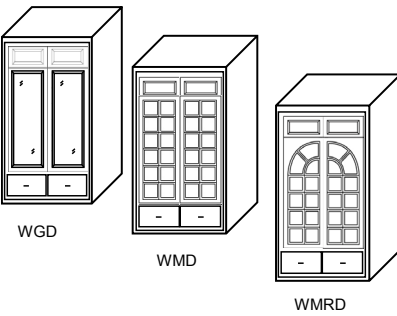

Wall Glass/Mullion Drawer - Height: 60" (Double Door)

WGD3060	30	60	12	◆ (2) DRG1554-WD (2) DH1506
WGD3660	36	60	12	◆ (2) DRG1854-WD (2) DH1806
WMD3060	30	60	12	◆ (2) DRM1554-WD (2) DH1506
WMD3660	36	60	12	◆ (2) DRM1854-WD (2) DH1806
WMRD3060	30	60	12	◆ (2) DRMR1554-WD (2) DH1506
WMRD3660	36	60	12	◆ (2) DRMR1854-WD (2) DH1806

Frame Construction

1. 4 Adjustable Shelves
   - 1 Drawer w/ full extension glides
   - Flat Glass
3. 4 Adjustable Shelves
   - 1 Drawer w/ full extension glides
   - Mullion Glass
5. 4 Adjustable Shelves
   - 1 Drawer w/ full extension glides
   - Mullion Radius Glass
6. **Available In Select Door Styles.
   See page 53 (CHS) and 61 (VHS).**

**Soft Close Glides NOT Available