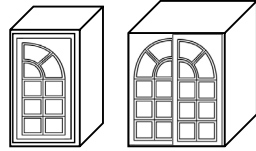

Specialty Wall Cabinetry : Cabinet Selection

All Glass and Mullion Cabinets :
Finished Matching Interior - STANDARD

Glass/Mullion Cabinets

Wall Glass/Mullion - Height: 30" - 9" depth

	W	H	D	Cabinet Doors
WMR153009 L/R	15	30	9	• (1) DRMR1536
WMR183009 L/R	18	30	9	• (1) DRMR1836
WMR303009	30	30	9	• (2) DRMR1536
WMR363009	36	30	9	• (2) DRMR1836

Frame Construction
1 Adjustable Shelf
Mullion Radius Glass
**Available In Select Door Styles.
See Page 53 (CHS) and 61 (VHS).**